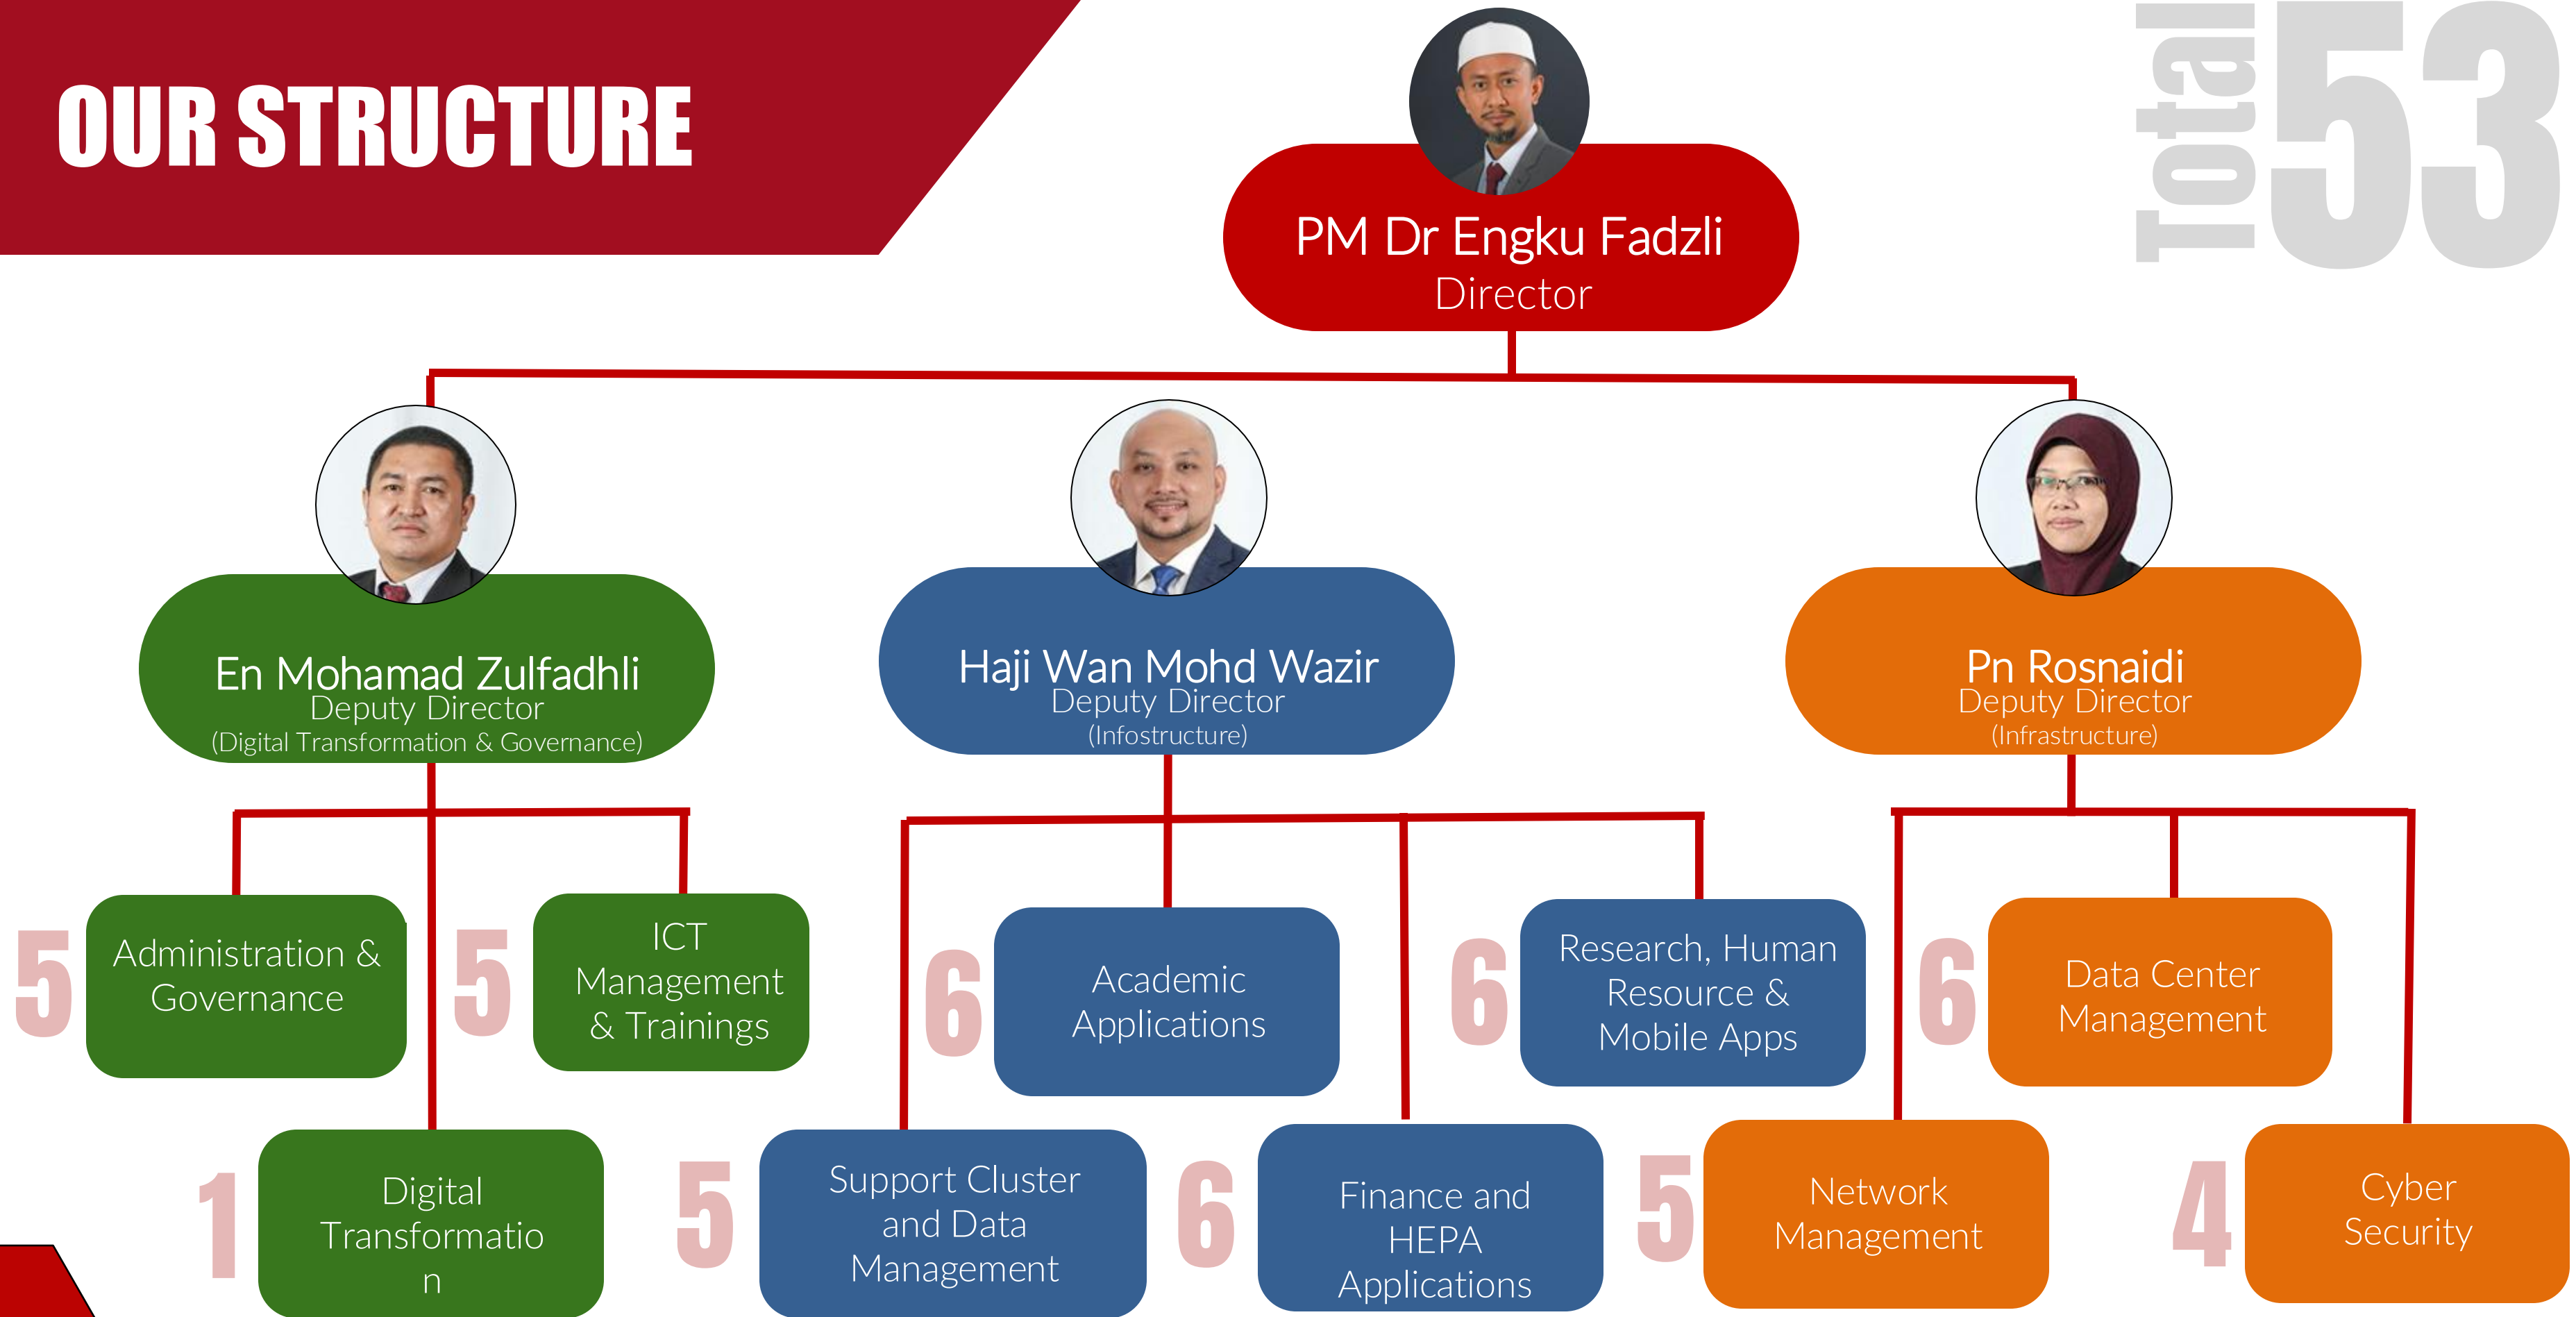

OUR STRUCTURE

Total 53

DIGITAL TRANSFORMATION & GOVERNANCE

ICT Management & Trainings

Administration & Governance

Digital Transformation

Juraini

Rosmizan

Roslailawati

Syawal

Zulfadhli

Syed

Amira

Arifin

Zuzana

Suhaida

Shaleizam

INFOSTRUCTURE

Academic Clusters

Rahim

Fasihah

Akmal

Syafiqah

Arina

Finance & HEPA Clusters

Anwar

Nik

Fauziah

Rohaida

Mazhairil

Aisyah

Support Clusters & Data Management